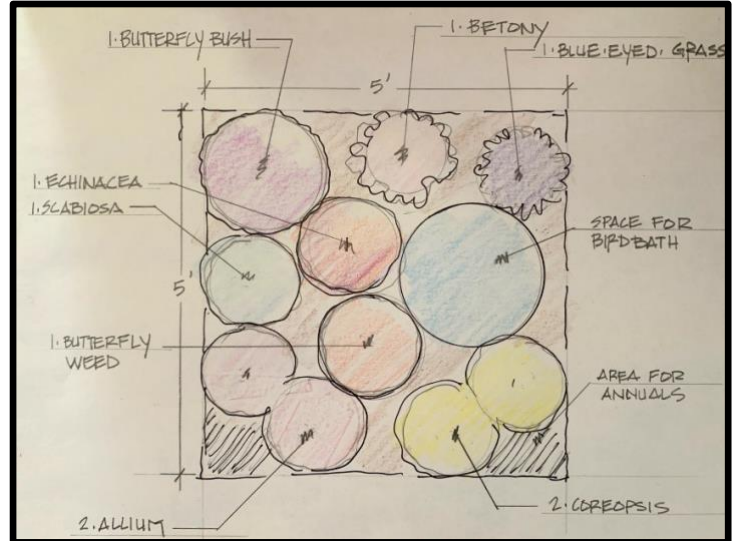

W172 N7388 Shady Lane • Menomonee Falls, WI 53051

Phone (262) 251-1660 • Fax (262) 251-1450

2026 Sun Premium Perennials Garden-To-Go Sun Collection (\$80/collection)

Allium 'Millenium'
12-15" Tall

Asclepias tuberosa
Butterfly Weed 12-24"

Dwarf Butterfly Bush -
Grower's Choice 24-36"

Coreopsis 'Solanna Golden
Sphere' 12-18" Tall

Echinacea - Grower's
Choice 24-30" Tall

Scabiosa 'Giga Blue'
18-20" Tall

Garden-To-Go Sun Garden Design

Butterfly Weed, Betony, and Scabiosa are only available in the Sun Garden-To-Go Tray (they cannot be purchased as individual plants.)